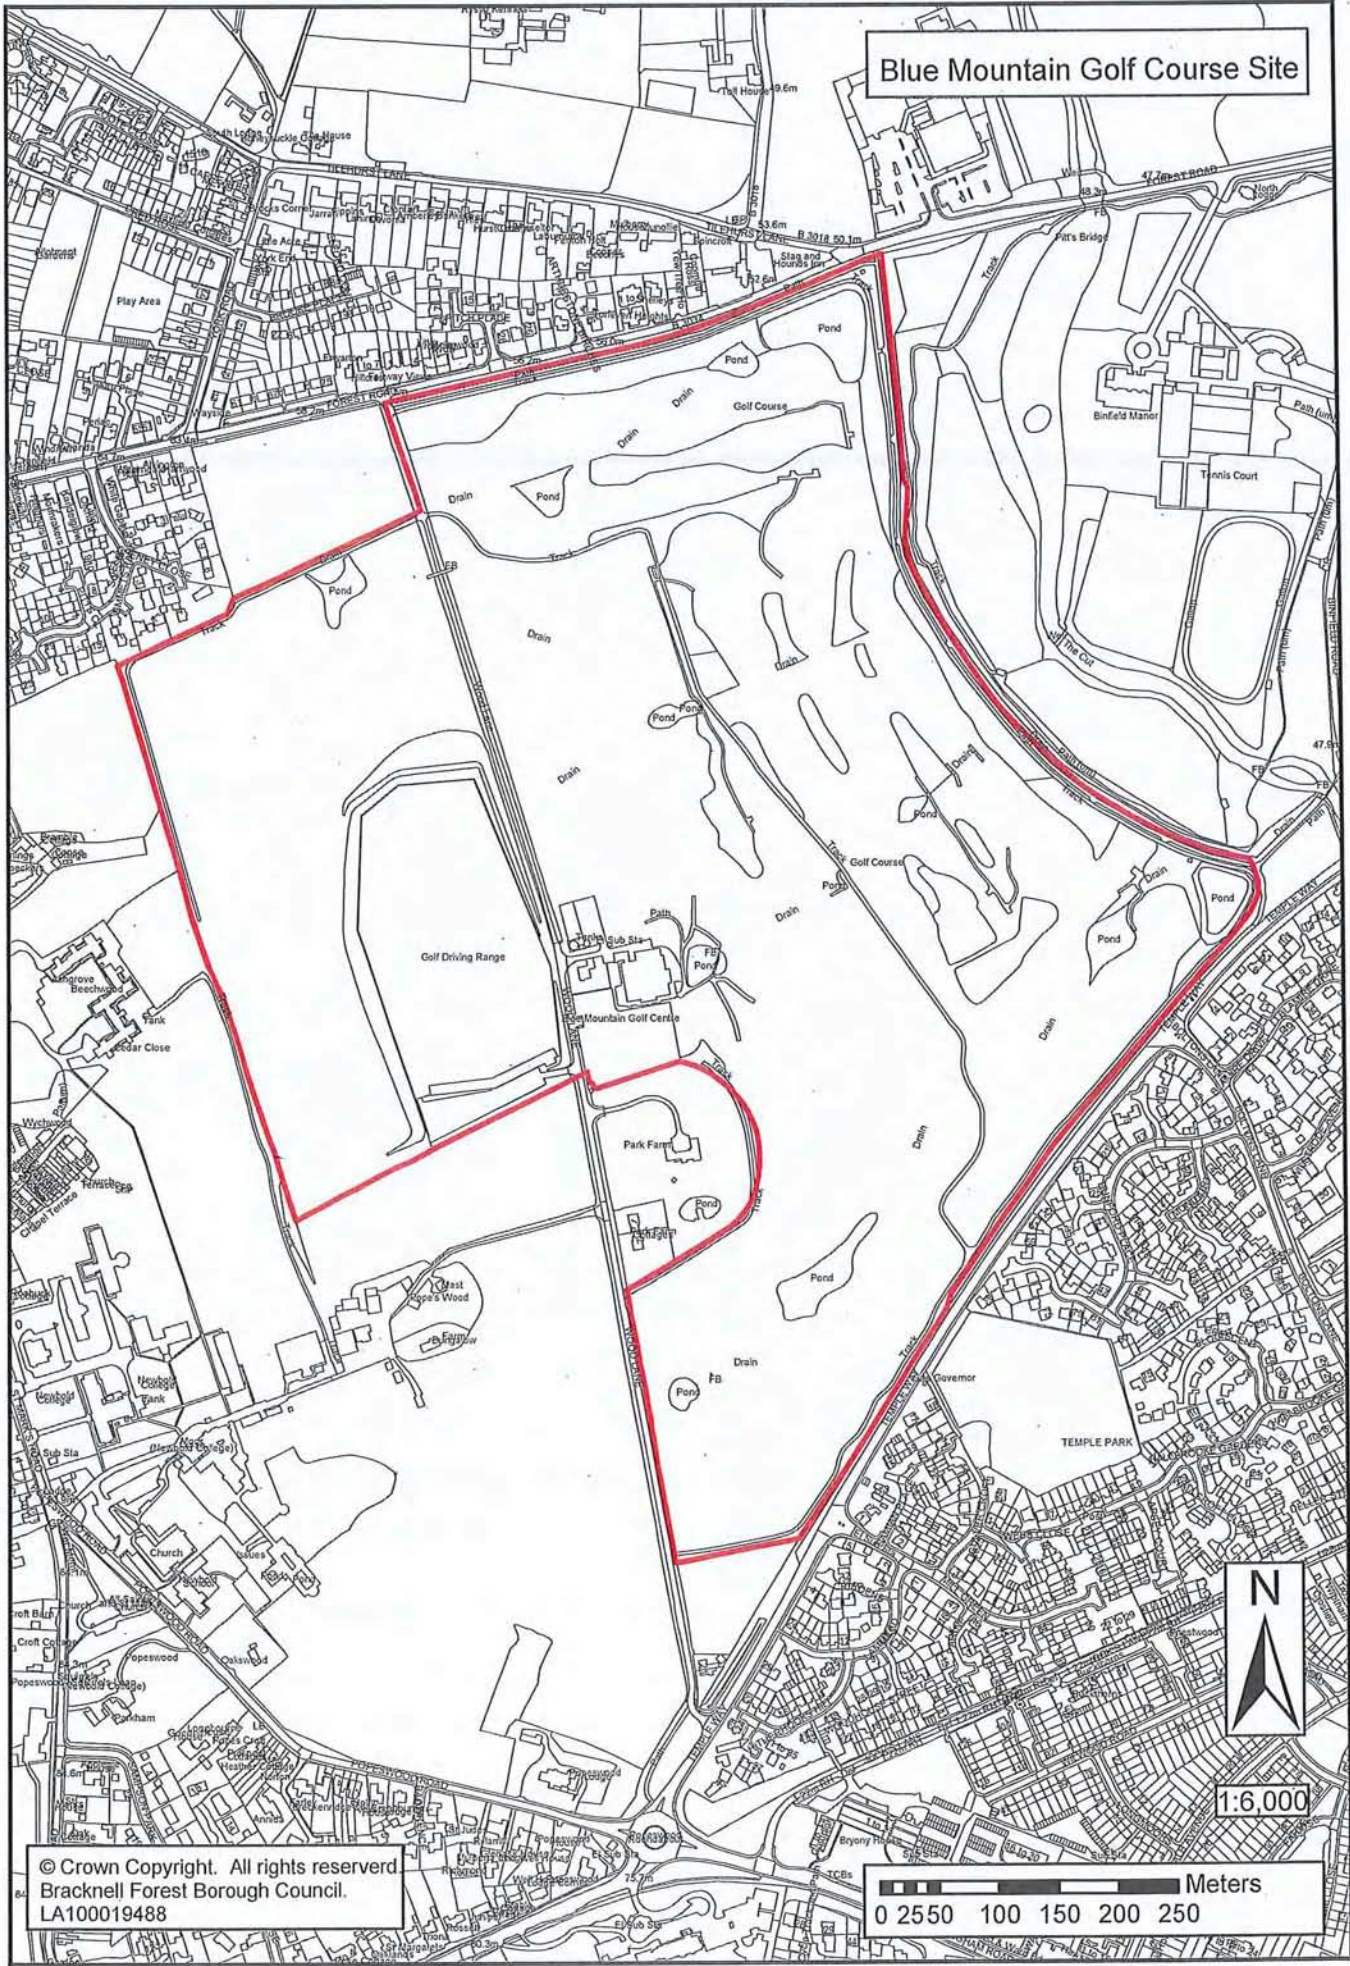

# Blue Mountain Golf Course Site

© Crown Copyright. All rights reserved  
Bracknell Forest Borough Council.  
LA100019488

0 250 100 150 200 250 Meters

1:6,000